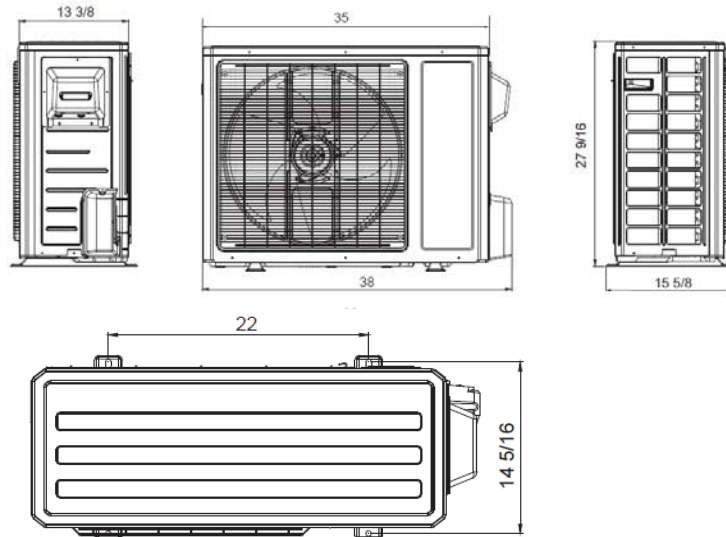

DHP24NWB21S/DHP24CSB21S

Unit: inch

Indoor Unit Dimensions

Dimensions	
W	42 7/16
H	12 13/16
D	9 11/16

Drain Connector	5/8-in OD
-----------------	-----------

Outdoor Unit Dimensions

Unit: inch

Notes:

1. Recommended cable type between Outdoor and Indoor Unit, 14-4 AWG Stranded Copper THHN 600V Wire
2. Power wiring cable size must comply with applicable national and local codes
3. Test conditions are based on AHRI 210/240