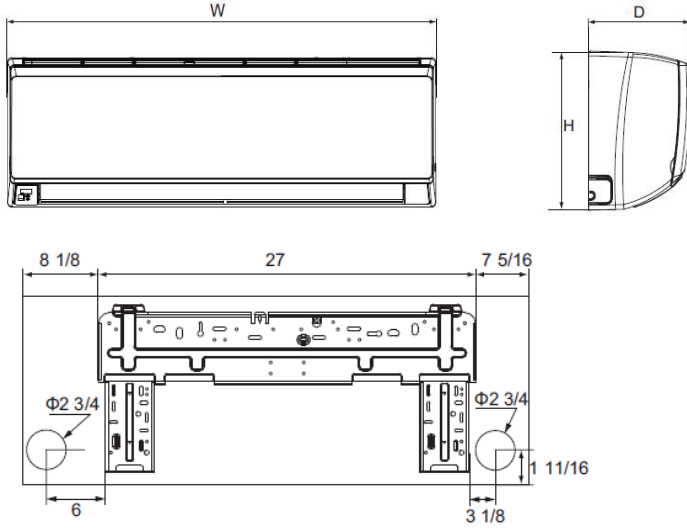

DHP24NWB21S/DHP24CSB21S

Unit: inch

Indoor Unit Dimensions

Dimensions	
W	42 7/16
H	12 13/16
D	9 11/16

Drain Connector	5/8-in OD
-----------------	-----------

Outdoor Unit Dimensions

Unit: inch

Notes:

1. Recommended cable type between Outdoor and Indoor Unit, 14-4 AWG Stranded Copper THHN 600V Wire
2. Power wiring cable size must comply with applicable national and local codes
3. Test conditions are based on AHRI 210/240