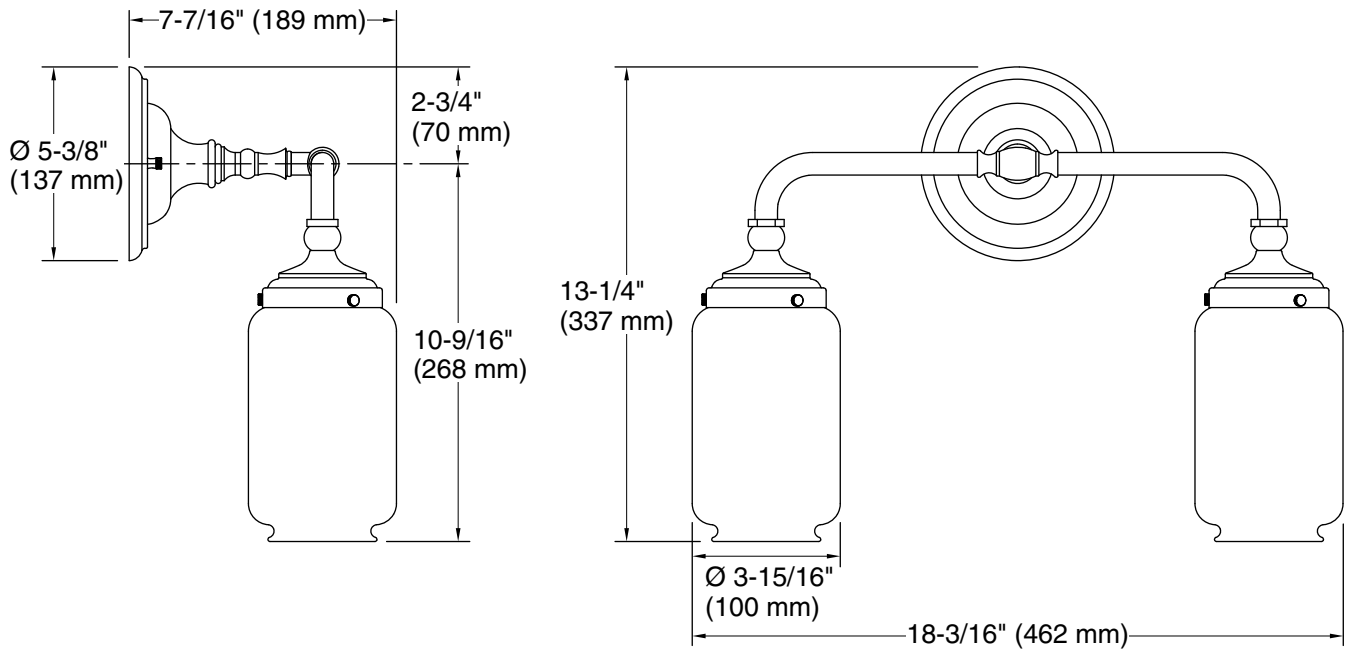

Features

- Clear glass shades with inner frosted glass diffusers for reduced glare
- Requires bulb with medium (E26) base; T10 bulb recommended (sold separately)
- Coordinates with faucets and accessories in the Artifacts collection
- Includes installation hardware
- Suitable for damp locations, per UL 1598

Required Electrical Service

0.666 A

Technical Information

All product dimensions are nominal.

Material:	Brass, Glass, Zinc
Number of Lights:	1
Lighting Type:	Socket-based
Socket Type:	E-26 Medium
Number of Shades:	2
Shade Type:	Frosted Glass