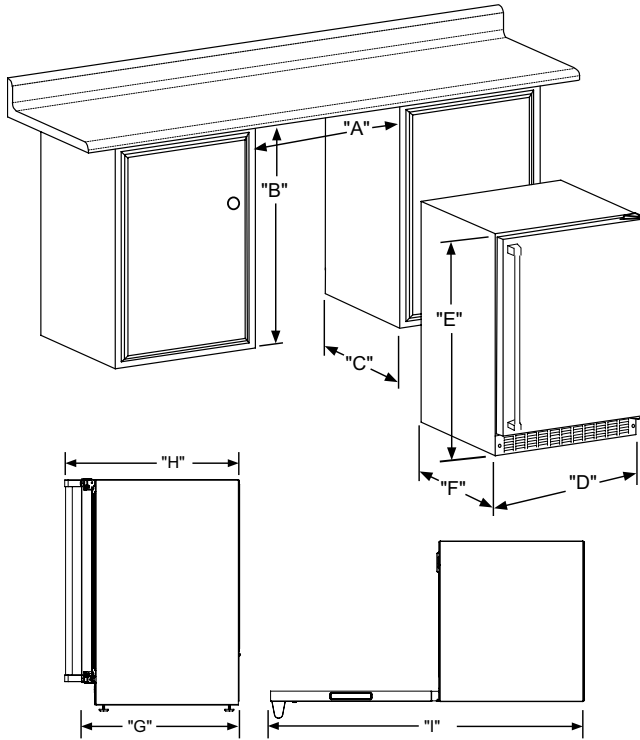

Product Dimensions