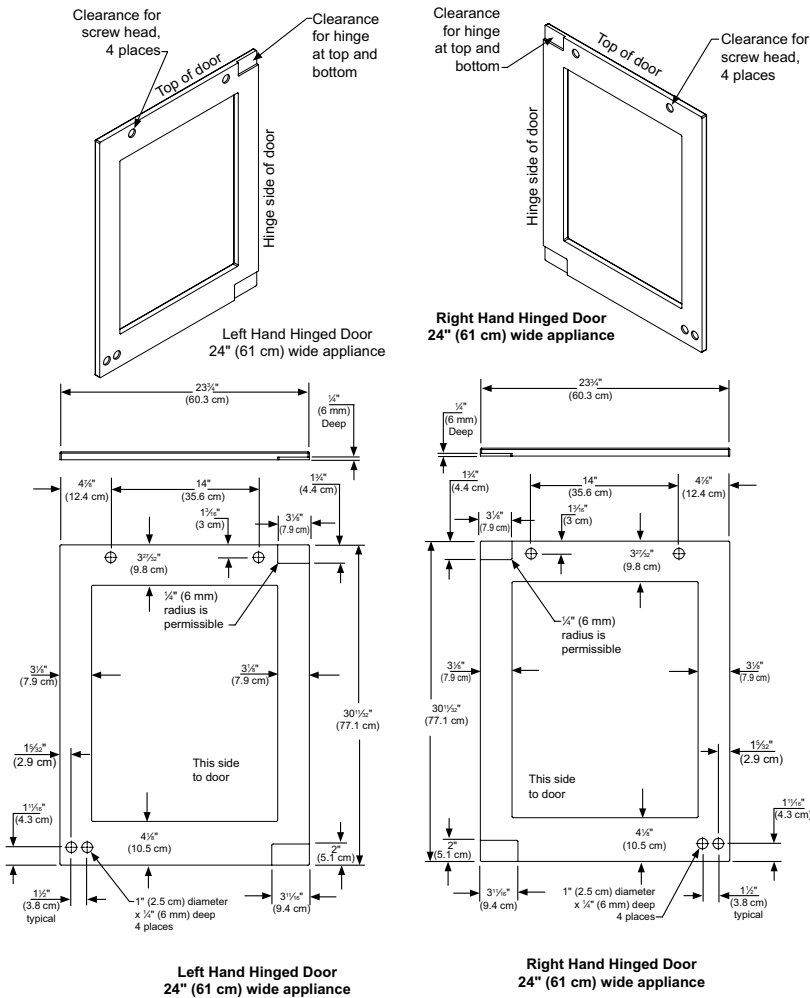

Ordering Options

Stainless Frame, Glass Door with Lock, Integrated Right Hinge, Professional Handle	MP24WDG5RS
Stainless Frame, Glass Door with Lock, Integrated Left Hinge, Professional Handle	MP24WDG5LS
Panel-Ready Framed Glass Door with Lock, Integrated Right Hinge (Handle Not Included)*	MP24WDF5RP
Panel-Ready Framed Glass Door with Lock, Integrated Left Hinge (Handle Not Included)*	MP24WDF5LP

*Easy installation! No panel kit required. Consult your cabinet maker for overlay panel and handle options.

Finish Options

Stainless Steel

Solid Overlay (Panel Ready)*

Product Dimensions

Panel Overlay Dimensions

Rough-In Dimensions

A. Rough-In Width	24"
B. Rough-In Height	34 1/4" to 35 1/25"
C. Rough-In Depth	24"

Product Dimensions

D. Width	23 7/8"	
E. Height	34" to 35"	
F. Depth	21 1/2"	
G. Depth to Front of Door	Solid Door	23 23/32"
	Overlay Door	22 7/8" Without Handle
H. Depth to Handle	26 7/32" (Stainless Steel)	
I. Depth with door at 90°	Solid Door	46 13/32"
	Overlay Door	46 1/2"

Product Features

Interior Cabinet Finish	Black
Capacity	Up to 40 wine bottles: 24 Upper Zone / 16 Lower Zone
Shelving System	Smooth Glide System™
Shelf Fronts	Stainless Steel
Other Storage	6 Wine Racks
Interior Lighting	Tri-Color LED
Toe Grill Finish	Stainless Steel
Hinge	Soft Close Integrated Hinge
Handle	Professional (Panel Overlay Does Not Include Handle)
Control Type	Intuit™
Temperature Range	Top: 55° to 62° F Bottom: 45° to 55° F
Lock	Yes
Electrical Requirements	120V / 60Hz / 15A
Length of Power Cord	6'
Shipping Weight	160 lbs
Finishes	Stainless Steel, Overlay
Vacation Mode	Yes
Agency Approvals	CSA