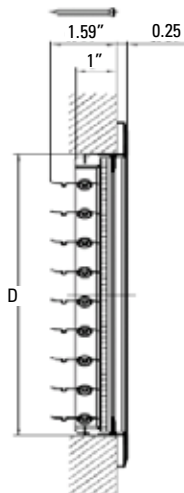

ALUMINUM SIDEWALL REGISTER

Product Attributes

- Aluminum construction
- Adjustable straight fins
- Stamped face margins
- Multi-shutter damper
- Available in white

PSAASW

SIZE AVAILABILITY

		LENGTH										
		6	8	10	12	14	16	18	20	24	28	30
HEIGHT	4		X	X	X	X	X		X	X		
	6	X	X	X	X	X	X	X	X	X	X	X
	8		X	X	X	X	X	X	X	X	X	X
	10			X		X	X	X				
	12				X			X		X		
	14					X				X		
	16						X					
18							X					
20								X				

Warranty

1-year limited warranty.

ALUMINUM SIDEWALL REGISTER

Specifications

Item No.	Size	Color	A	B	C	D
PSAASWUU	6x6	White	7.75"	7.75"	5.74"	5.46"
PSAASWXP	8x4	White	9.75"	5.75"	7.74"	3.46"
PSAASWXU	8x6	White	9.75"	7.75"	7.74"	5.46"
PSAASWXX	8x8	White	9.75"	9.75"	7.74"	7.46"
PSAASW10P	10x4	White	11.75"	5.75"	9.74"	3.46"
PSAASW10U	10x6	White	11.75"	7.75"	9.74"	5.46"
PSAASW10X	10x8	White	11.75"	9.75"	9.74"	7.46"
PSAASW1010	10x10	White	11.75"	11.75"	9.74"	9.46"
PSAASW12P	12x4	White	13.75"	5.75"	11.74"	3.46"
PSAASW12U	12x6	White	13.75"	7.75"	11.74"	5.46"
PSAASW12X	12x8	White	13.75"	9.75"	11.74"	7.46"
PSAASW1212	12x12	White	13.75"	13.75"	11.74"	11.46"
PSAASW14P	14x4	White	15.75"	5.75"	13.74"	3.46"
PSAASW14U	14x6	White	15.75"	7.75"	13.74"	5.46"
PSAASW14X	14x8	White	15.75"	9.75"	13.74"	7.46"
PSAASW1410	14x10	White	15.75"	11.75"	13.74"	9.46"
PSAASW1414	14x14	White	15.75"	15.75"	13.74"	13.46"
PSAASW16P	16x4	White	17.75"	5.75"	15.74"	3.46"
PSAASW16U	16x6	White	17.75"	7.75"	15.74"	5.46"
PSAASW16X	16x8	White	17.75"	9.75"	15.74"	7.46"