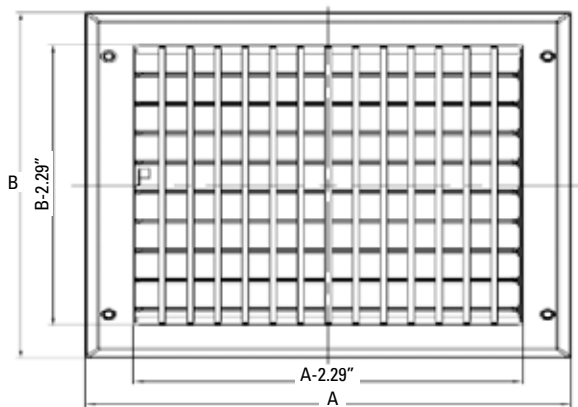

ALUMINUM SIDEWALL REGISTER

Product Attributes

- Aluminum construction
- Adjustable straight fins
- Stamped face margins
- Multi-shutter damper
- Available in white

PSAASW

SIZE AVAILABILITY

		LENGTH										
		6	8	10	12	14	16	18	20	24	28	30
HEIGHT	4		X	X	X	X	X		X	X		
	6	X	X	X	X	X	X	X	X	X	X	X
	8		X	X	X	X	X	X	X	X	X	X
	10			X		X	X	X				
	12				X			X		X		
	14					X				X		
	16						X					
18							X					
20								X				

Warranty

1-year limited warranty.

ALUMINUM SIDEWALL REGISTER

Specifications

Item No.	Size	Color	A	B	C	D
PSAASWUU	6x6	White	7.75"	7.75"	5.74"	5.46"
PSAASWXP	8x4	White	9.75"	5.75"	7.74"	3.46"
PSAASWXU	8x6	White	9.75"	7.75"	7.74"	5.46"
PSAASWXX	8x8	White	9.75"	9.75"	7.74"	7.46"
PSAASW10P	10x4	White	11.75"	5.75"	9.74"	3.46"
PSAASW10U	10x6	White	11.75"	7.75"	9.74"	5.46"
PSAASW10X	10x8	White	11.75"	9.75"	9.74"	7.46"
PSAASW1010	10x10	White	11.75"	11.75"	9.74"	9.46"
PSAASW12P	12x4	White	13.75"	5.75"	11.74"	3.46"
PSAASW12U	12x6	White	13.75"	7.75"	11.74"	5.46"
PSAASW12X	12x8	White	13.75"	9.75"	11.74"	7.46"
PSAASW1212	12x12	White	13.75"	13.75"	11.74"	11.46"
PSAASW14P	14x4	White	15.75"	5.75"	13.74"	3.46"
PSAASW14U	14x6	White	15.75"	7.75"	13.74"	5.46"
PSAASW14X	14x8	White	15.75"	9.75"	13.74"	7.46"
PSAASW1410	14x10	White	15.75"	11.75"	13.74"	9.46"
PSAASW1414	14x14	White	15.75"	15.75"	13.74"	13.46"
PSAASW16P	16x4	White	17.75"	5.75"	15.74"	3.46"
PSAASW16U	16x6	White	17.75"	7.75"	15.74"	5.46"
PSAASW16X	16x8	White	17.75"	9.75"	15.74"	7.46"