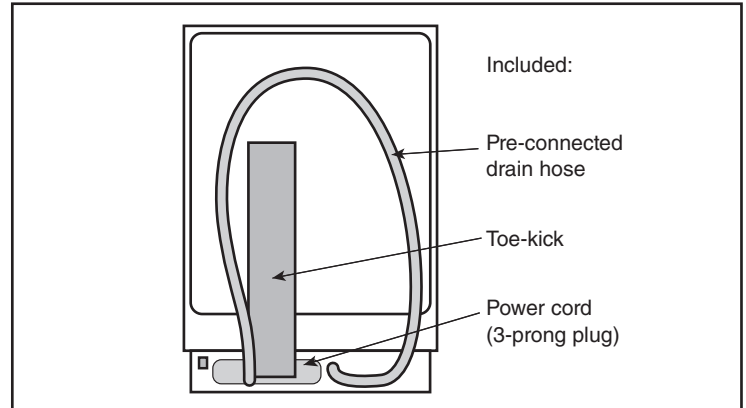

24" Custom Panel Dishwasher

300 Series – Custom Panel SHVM63W53N

Installation Details

Accessories: To purchase Bosch accessories, cleaners & parts please visit www.bosch-home.com/us/store or call 1-800-944-2904 (Mon to Fri 5 am to 6 pm PST, Sat 6 am to 3 pm PST).

Notes: All height, width and depth dimensions are shown in inches. BSH reserves the absolute and unrestricted right to change product materials and specifications, at any time, without notice. Consult the product's installation instructions for final dimensional data and other details prior to making cutout.

Warranties: Please see Use & Care manual or Bosch website for statement of limited warranty.

For more information on our entire line of products, go to www.bosch-home.com/us or call 1-800-944-2904

© BSH Home Appliances Corporation. All rights reserved. Bosch is a registered trademark of Robert Bosch GmbH.