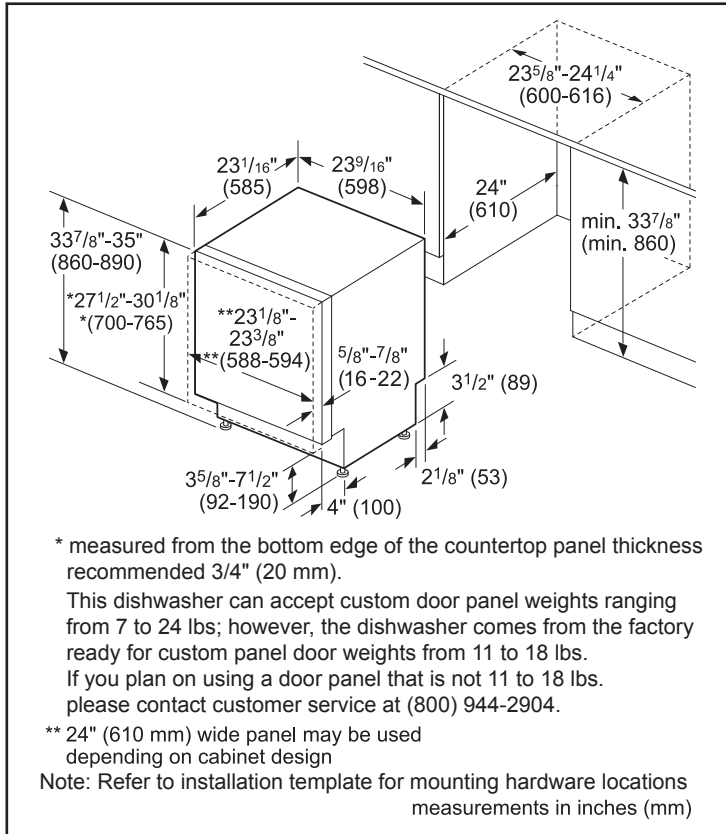

24" Custom Panel Dishwasher

300 Series – Custom Panel SHVM63W53N

Installation Details

Accessories: To purchase Bosch accessories, cleaners & parts please visit www.bosch-home.com/us/store or call 1-800-944-2904 (Mon to Fri 5 am to 6 pm PST, Sat 6 am to 3 pm PST).

Notes: All height, width and depth dimensions are shown in inches. BSH reserves the absolute and unrestricted right to change product materials and specifications, at any time, without notice. Consult the product's installation instructions for final dimensional data and other details prior to making cutout.

Warranties: Please see Use & Care manual or Bosch website for statement of limited warranty.

For more information on our entire line of products, go to www.bosch-home.com/us or call 1-800-944-2904

© BSH Home Appliances Corporation. All rights reserved. Bosch is a registered trademark of Robert Bosch GmbH.