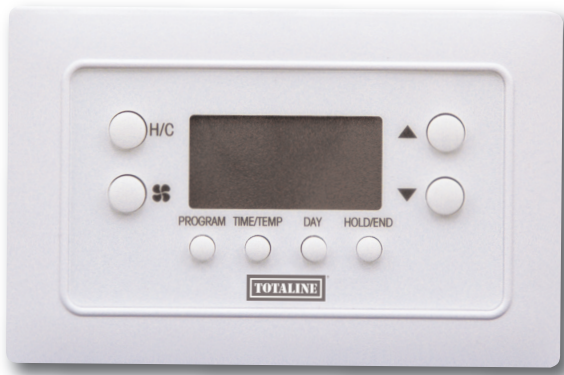

P700U-21PHP Totaline® Programmable Construction Thermostat

Features:

- 5 + 2 Day Programmable
- **Universal Application (up to 2H/1C)**
- Adjustable Temperature Limits
- Heating/Cooling Indicator
- Compressor Protection
- Hardwire or Battery
- Designed and Assembled in the USA
- 5 Year Warranty