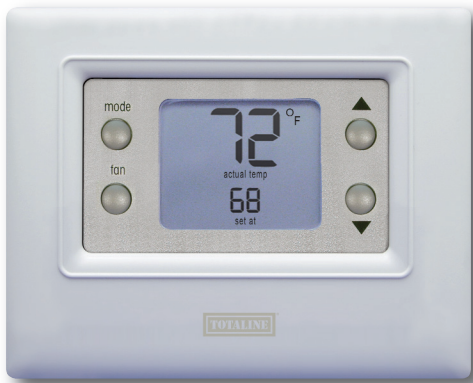

Totaline® Thermostats

The P720 Premier Series Non-Programmable thermostats offer Universal application, Auto changeover, keypad lockout, and many other features while maintaining a competitive price.

Model P720-11NAC Non-Programmable Thermostat Single Stage A/C

Features:

- Single Stage (1H/1C)
- Auto Changeover
- Cool On/Heat On Indication
- Keypad Lockout
- Designed and Assembled in the USA
- 5 Year Warranty

Model P720-32NHP Non-Programmable Thermostat Heat Pump and A/C

Features:

- Universal Application (up to 3H/2C)
- Auto Changeover
- Cool On/Heat On Indication
- Keypad Lockout
- Designed and Assembled in the USA
- 5 Year Warranty

Additional Common Features:

- Configurable Backlighting
- Adjustable Temperature Limits
- Setting memory retention during power outage
- Optional Battery Operation
- English/Metric Units Selection
- Zoning Switch
- RC/RH Power Compatible
- Configurable Set Point Limits
- Compressor Time Guard
- Min Run Time