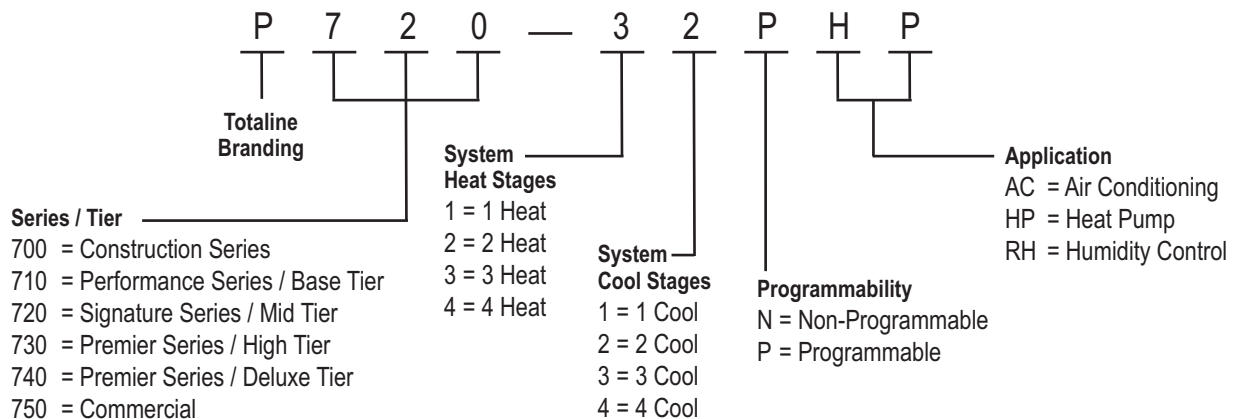

Totaline® Thermostats Table of Contents

7 Day Programmable Thermostats

	Page
Heat Pump and A/C with Humidity Control	
Universal Application (up to 4H/2C), Touch Screen Model P740-42PRH	10
Universal Application (up to 3H/2C), 2 Wire Installation, Model P730-32PRH	9
Heat Pump and A/C	
Universal Application (up to 3H/2C), 2 Wire Installation, Model P730-32PHP	8
Single Stage A/C	
Single Stage (1H/1C), 2 Wire Installation, Model P730-11PAC	8

5 + 2 Day Programmable Thermostats

	Page
Heat Pump and A/C	
Universal Application (up to 3H/2C), Model P720-32PHP	6
Universal Application (up to 2H/1C), Model P710U-21PHP	4
Universal Application (up to 2H/1C), Construction Model P700U-21PHP	11
Single Stage A/C	
Single Stage (1H/1C), Model P720-11PAC.....	6

Non-Programmable Thermostats

	Page
Heat Pump and A/C with Humidity Control	
Universal Application (up to 3H/2C), Model P730-32NRH	9
Heat Pump and A/C	
Universal Application (up to 3H/2C), 2 Wire Installation, Model P730-32NHP	7
Universal Application (up to 3H/2C), Model P720-32NHP	5
Universal Application (up to 2H/1C), Model P710U-21NHP	4
Universal Application (up to 2H/1C), Construction Model P700U-21NHP	11
Single Stage A/C	
Single Stage (1H/1C), 2 Wire Installation, Model P730-11NAC.....	7
Single Stage (1H/1C), Model P720-11NAC.....	5

Totaline Thermostat Part Numbering Sequence