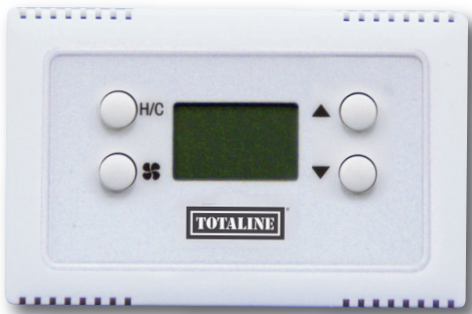

P700U-21NHP Totaline® Non-Programmable Construction Thermostat

Features:

- **Universal Application (up to 2H/1C)**
- Adjustable Temperature Limits
- Heating/Cooling Indicator
- Compressor Protection
- Hardwire Only
- Designed and Assembled in the USA
- 5 Year Warranty