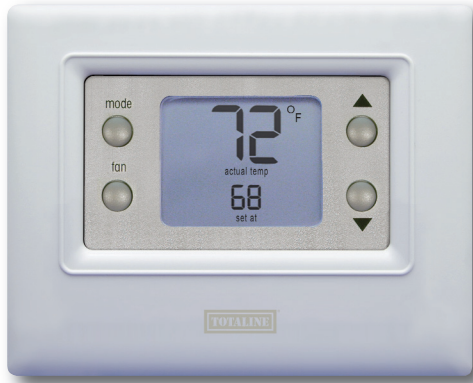

Additional Common Features:

- Front Load Battery
- Configurable Backlighting
- Heating/Cooling Indicator
- Keypad Lockout
- Compressor Protection
- Hardwire or Battery

Totaline® Thermostats

The P720 Premier Series Non-Programmable thermostats offer Universal application, Auto changeover, keypad lockout, and many other features while maintaining a competitive price.