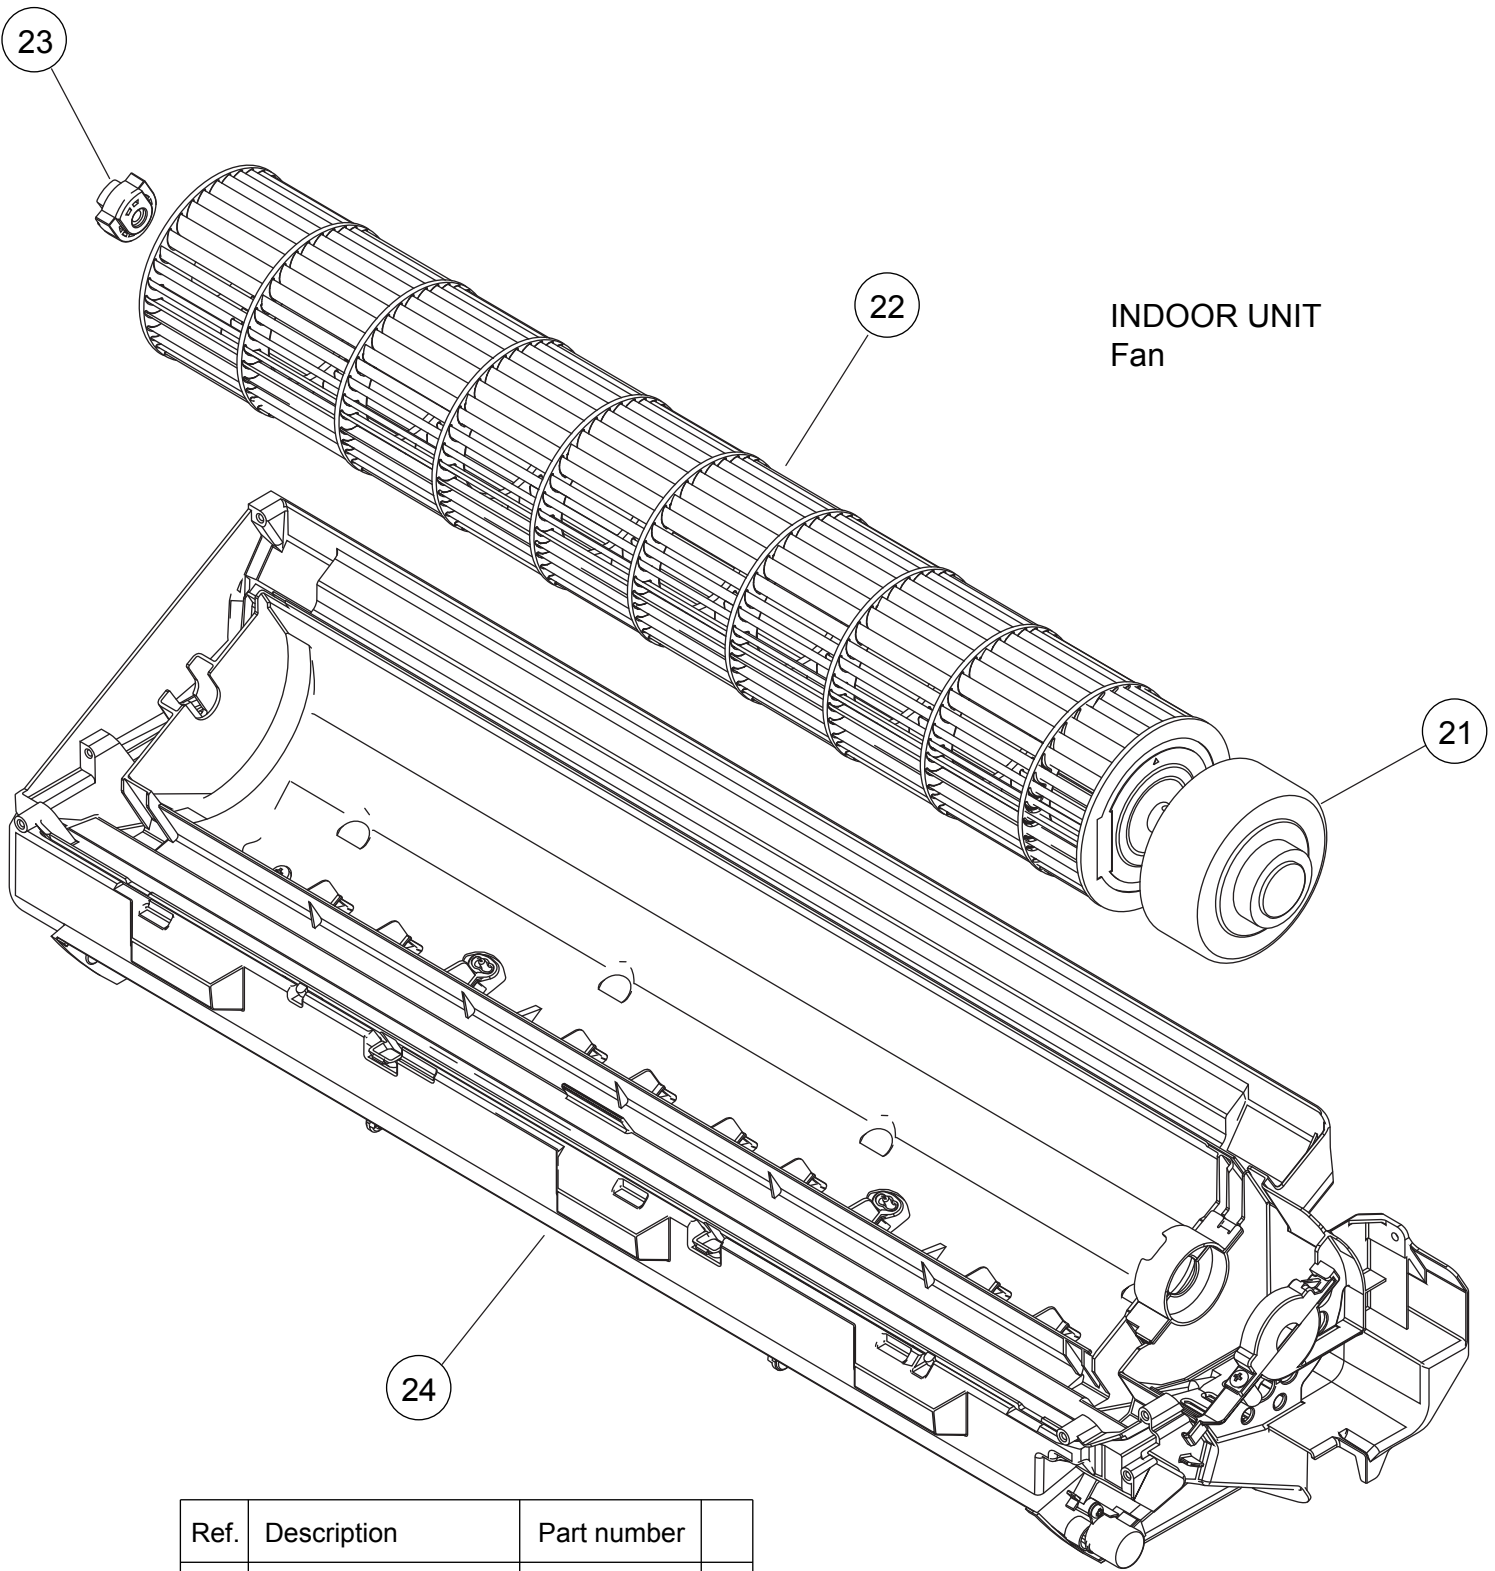

## INDOOR UNIT

Ref.	Description	Part number
1	Remote Control	9332598001
2	Bracket Panel	9332556001
3	Air Filter	9332549003
4	Intake Grille (FUJITSU)	9332818017
5	Receiver Window	9332546019
6	Front Panel	9332545012
7	Wire Cover	9332544008
8	Wire Shield	9332555004
9	Louver with Shaft cover	9333342009
10	Panel Cover	9332559002

INDOOR UNIT  
Control box

Ref.	Description	Part number
11	Cover Shield	9332554007
12	Control Box	9332542004
13	Box Shield Assy	9332561005
14	Main PCB (07, 09)	9709170137
14	Main PCB (12)	9709170144
15	Terminal	9900720001
16	Earth Terminal	9332553024
17	Display Assy	9709173015
18	Room Thermistor Holder	9316895003
--	Thermistor Assy	9900714024