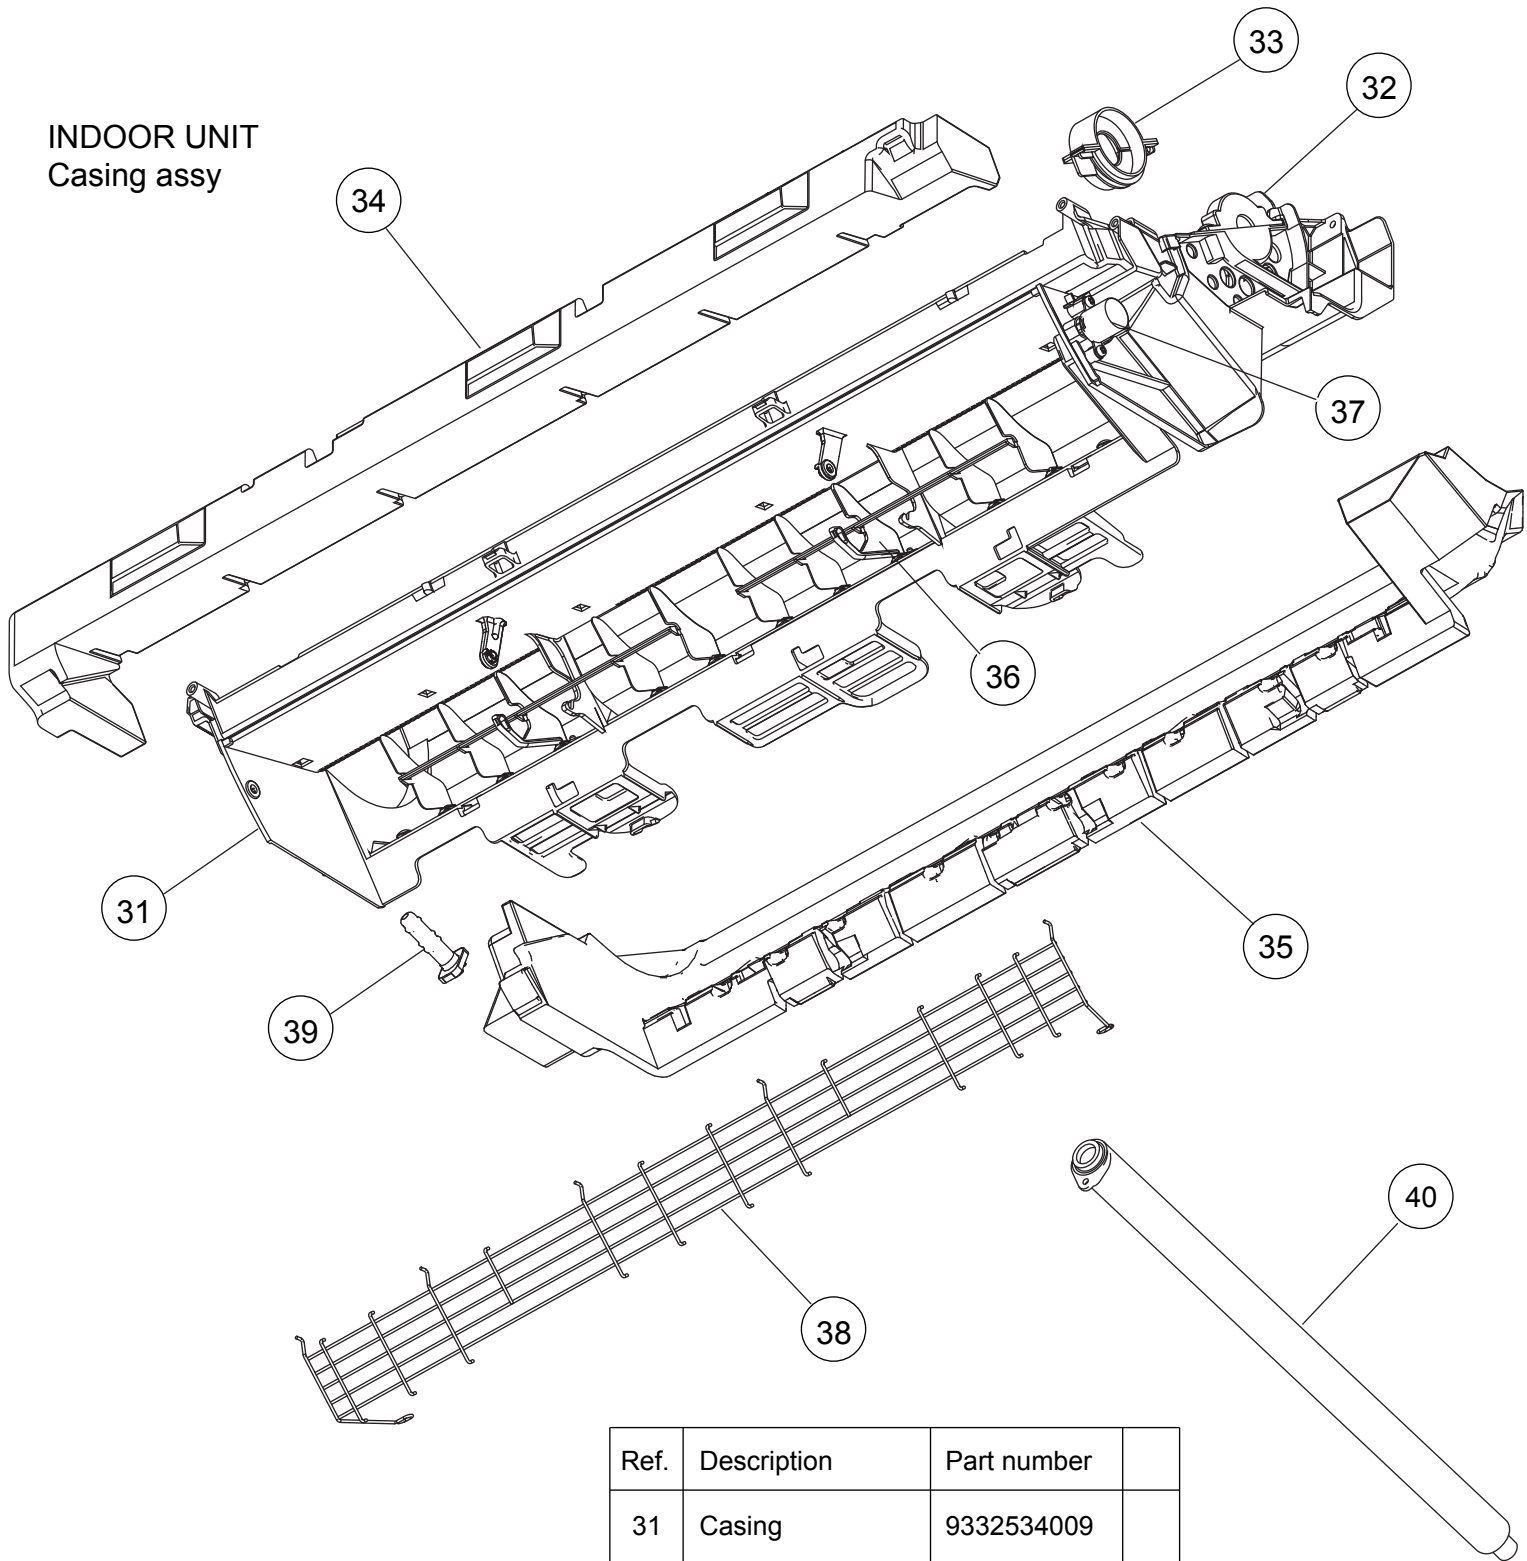

INDOOR UNIT  
Control box

Ref.	Description	Part number
11	Cover Shield	9332554007
12	Control Box	9332542004
13	Box Shield Assy	9332561005
14	Main PCB (07, 09)	9709170137
14	Main PCB (12)	9709170144
15	Terminal	9900720001
16	Earth Terminal	9332553024
17	Display Assy	9709173015
18	Room Thermistor Holder	9316895003
--	Thermistor Assy	9900714024

Ref.	Description	Part number
21	Fan Motor	9603180003
22	Crossflow Fan Assy	9316830004
23	Bearing C Assy	9306628017
24	Casing Assy	9332613018

INDOOR UNIT  
Casing assy

Ref.	Description	Part number	
31	Casing	9332534009	
32	Motor Cover	9316601000	
33	Motor Cover	9316568006	
34	Casing Cover F	9332558005	
35	Casing Cover B	9332557008	
36	R and L Louver	9332535006	
37	Step Motor	9900725006	
38	Fan Guard	9332551006	
39	Drain Cap	9316177017	
40	Drain Hose Assy	9316904002	