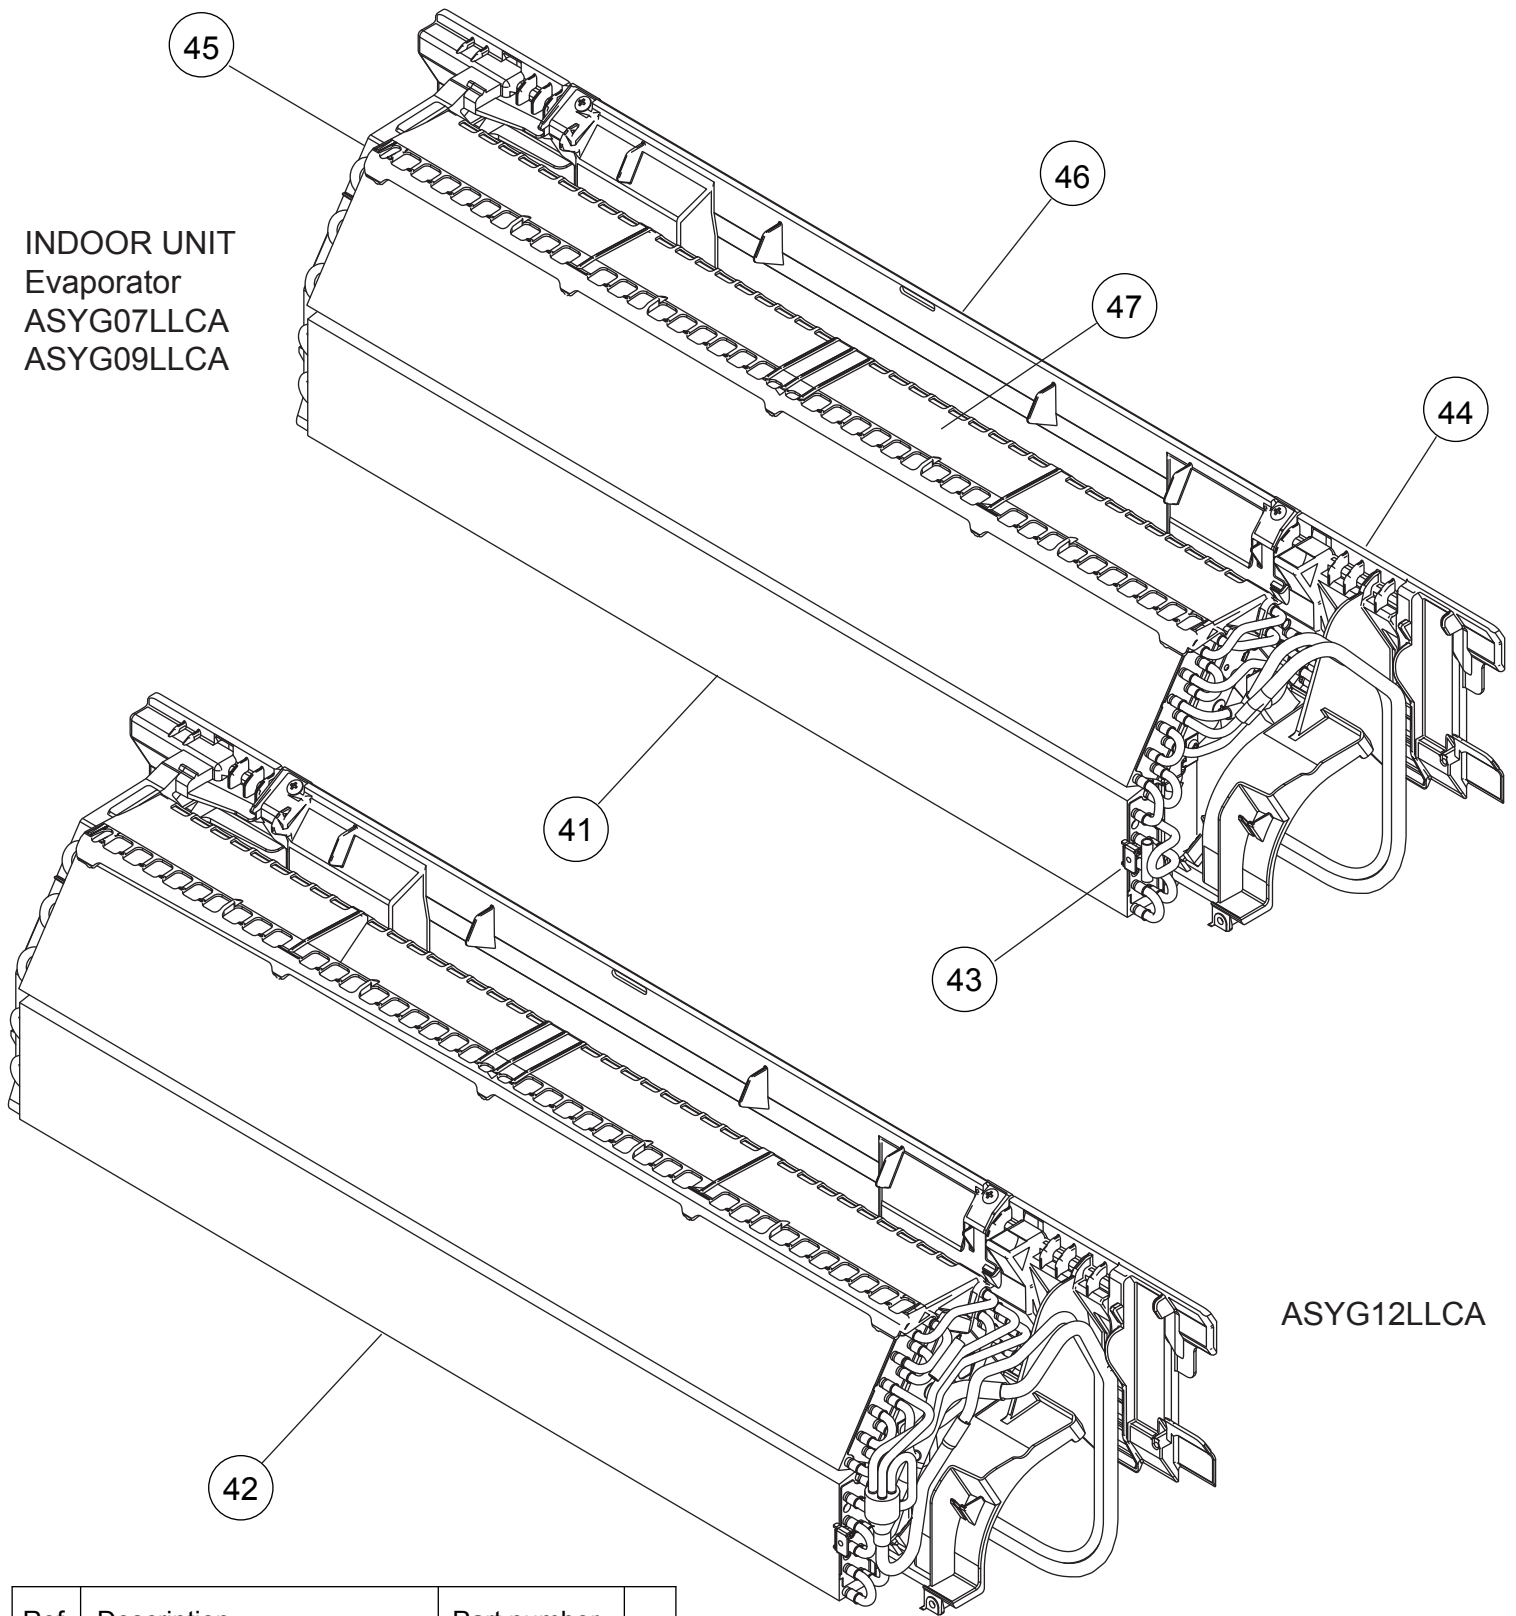

INDOOR UNIT
Evaporator
ASYG07LLCA
ASYG09LLCA

ASYG12LLCA

Ref.	Description	Part number
41	Evaporator Total Assy (07, 09)	9316893085
42	Evaporator Total Assy (12)	9316893092
43	Earth Terminal	9316579002
44	Evaporator Holder R	9332538007
45	Evaporator Holder L	9332539004
46	Rear Bracket	9332540017
47	Filter Guide	9332541007