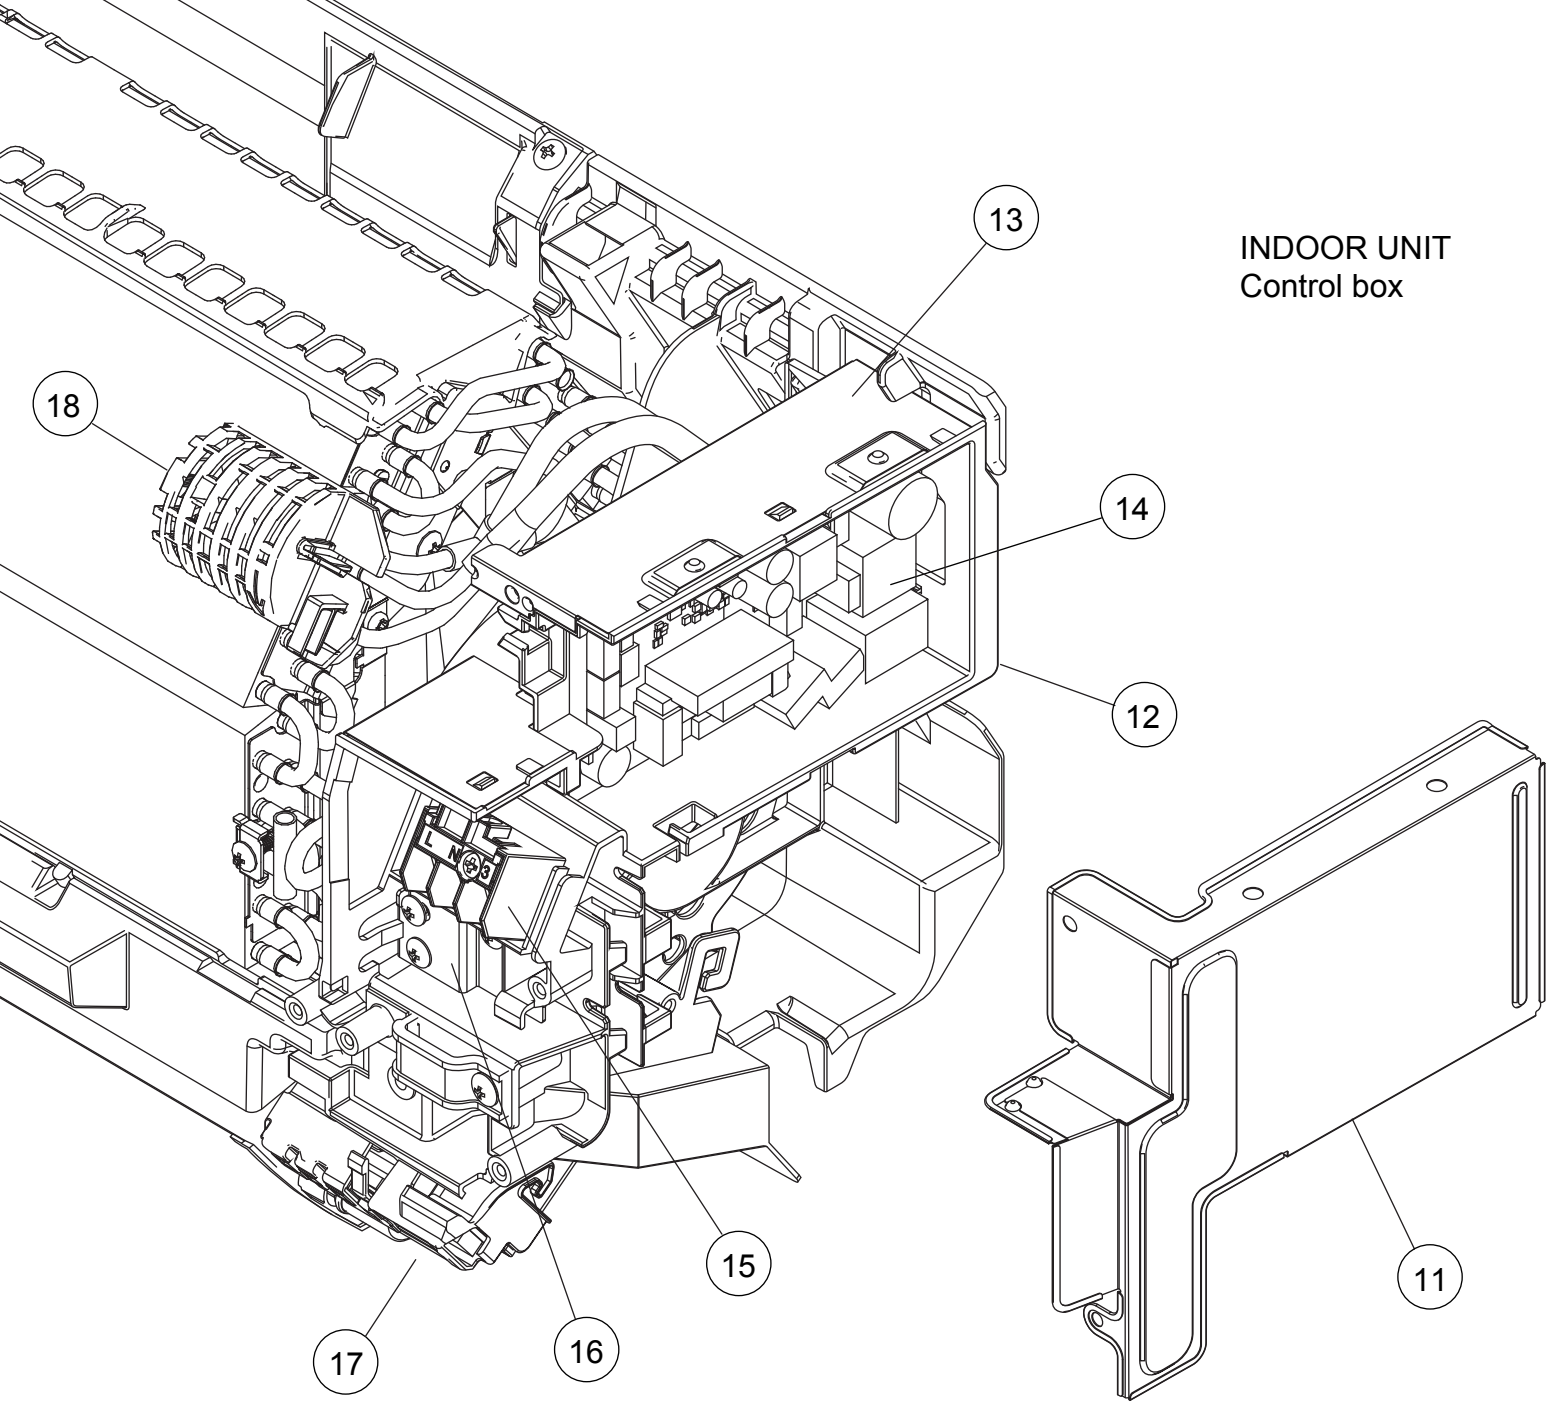

# PARTS

## INDOOR UNIT

Ref.	Description	Part number
1	Remote Control	9332598001
2	Bracket Panel	9332556001
3	Air Filter	9332549003
4	Intake Grille (FUJITSU)	9332818017
5	Receiver Window	9332546019
6	Front Panel	9332545012
7	Wire Cover	9332544008
8	Wire Shield	9332555004
9	Louver with Shaft cover	9333342009
10	Panel Cover	9332559002

INDOOR UNIT  
Control box

Ref.	Description	Part number
11	Cover Shield	9332554007
12	Control Box	9332542004
13	Box Shield Assy	9332561005
14	Main PCB (07, 09)	9709170137
14	Main PCB (12)	9709170144
15	Terminal	9900720001
16	Earth Terminal	9332553024
17	Display Assy	9709173015
18	Room Thermistor Holder	9316895003
--	Thermistor Assy	9900714024