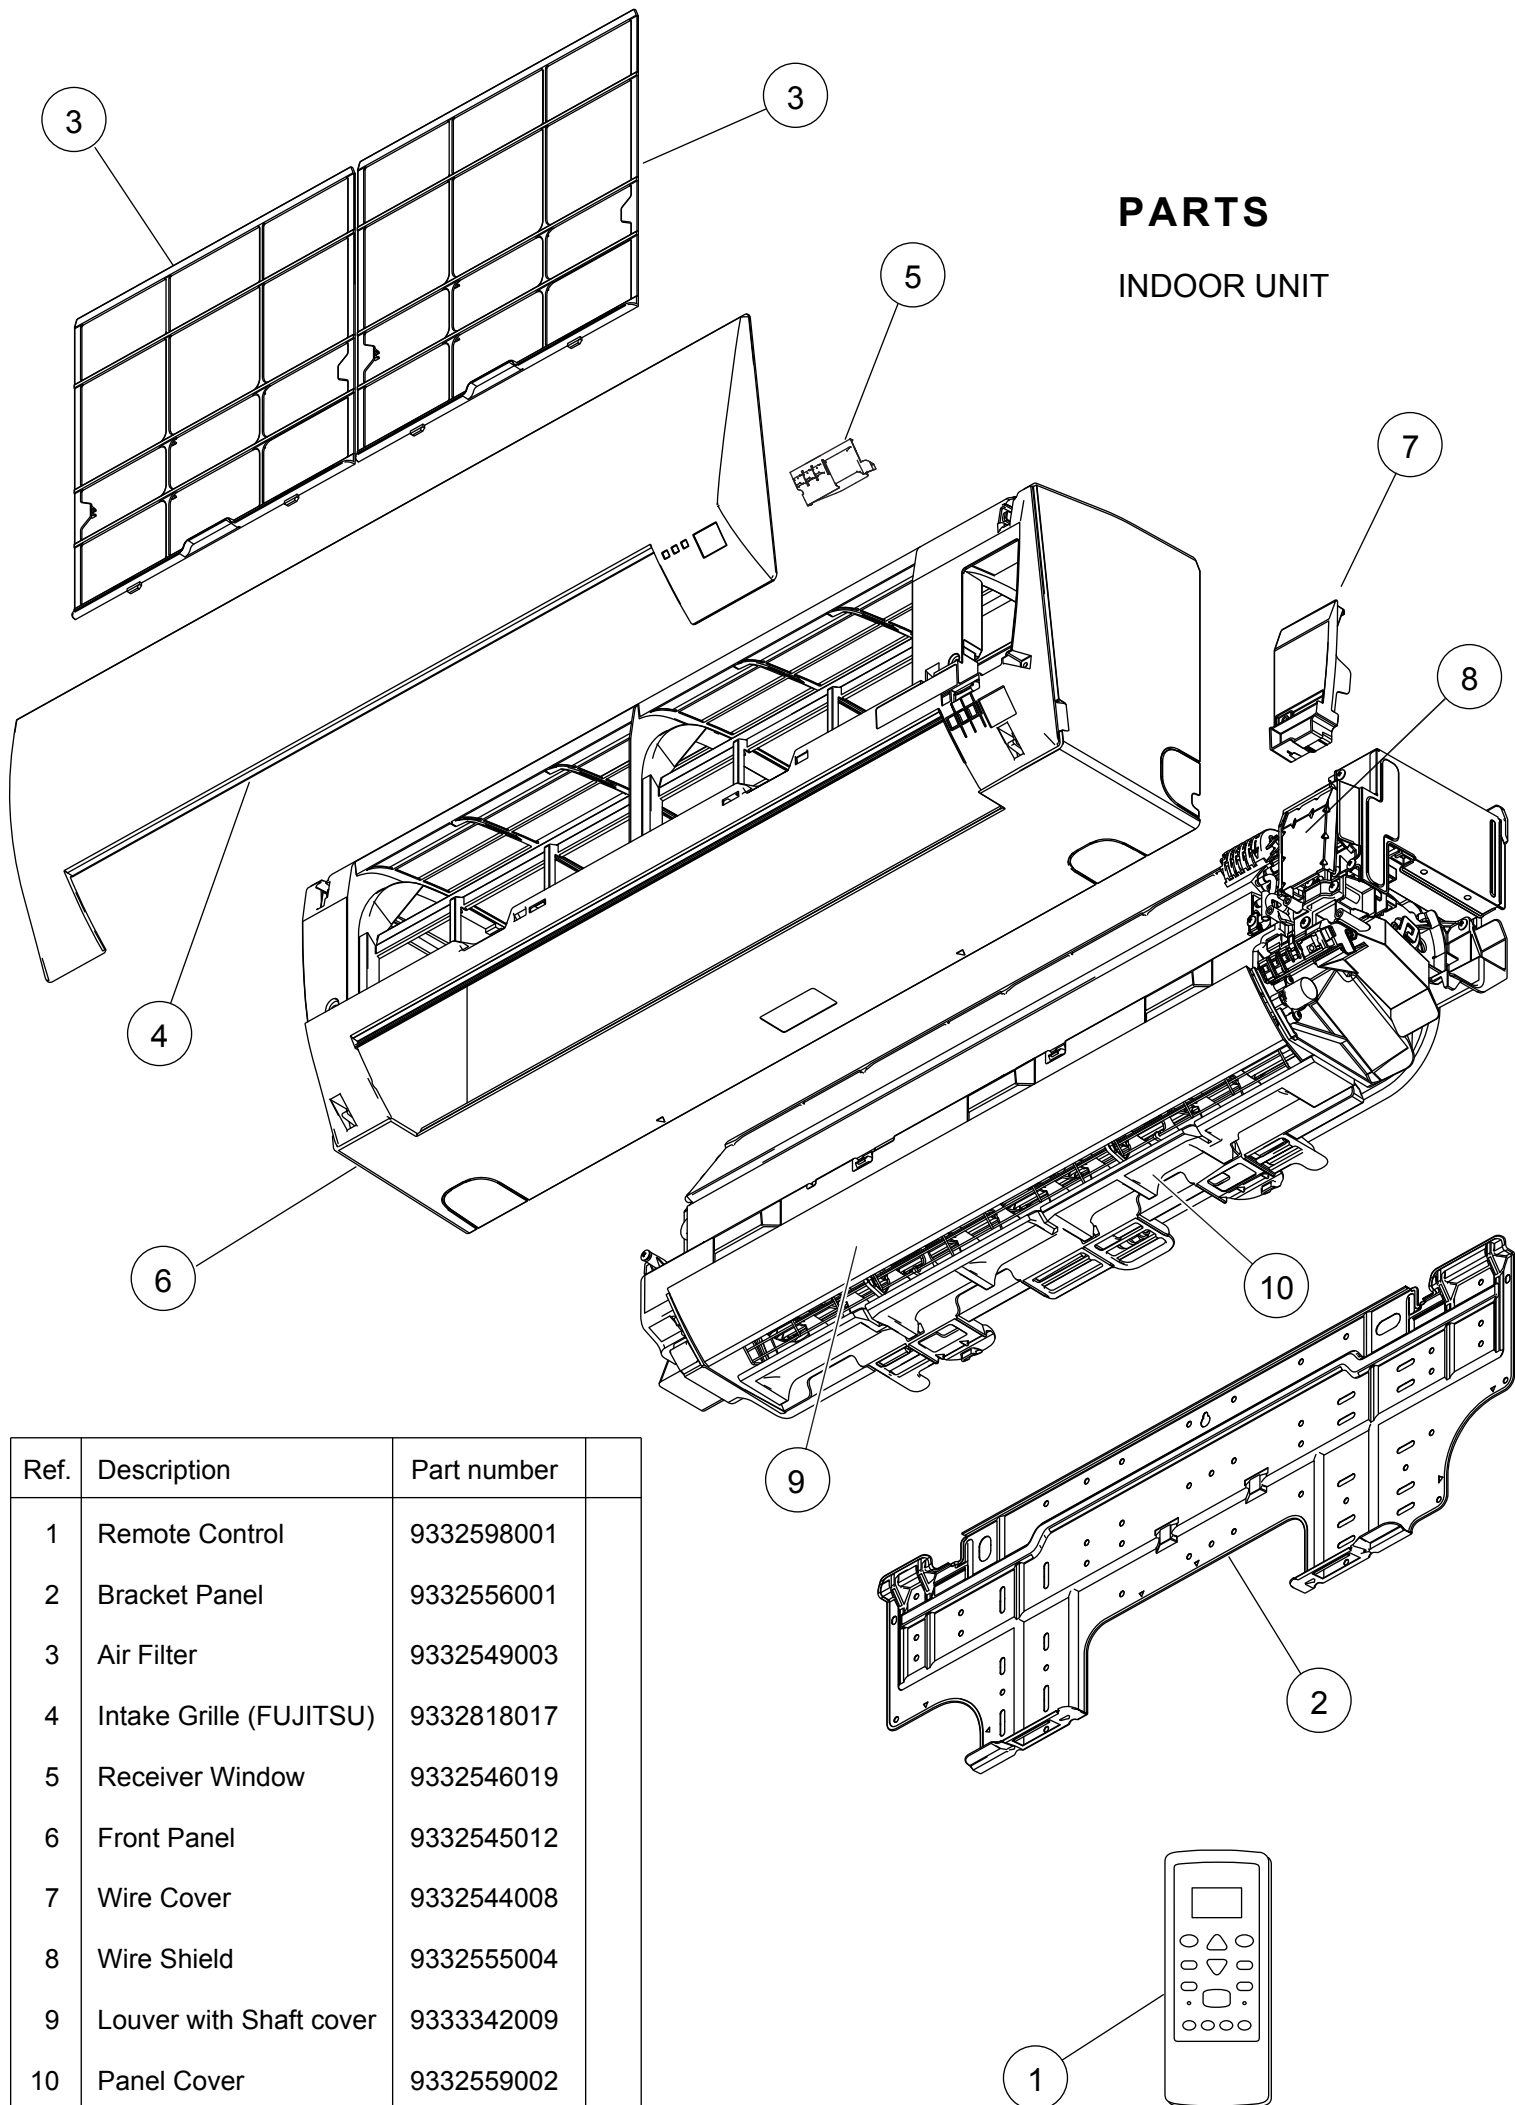

# PARTS

## INDOOR UNIT

Ref.	Description	Part number
1	Remote Control	9332598001
2	Bracket Panel	9332556001
3	Air Filter	9332549003
4	Intake Grille (FUJITSU)	9332818017
5	Receiver Window	9332546019
6	Front Panel	9332545012
7	Wire Cover	9332544008
8	Wire Shield	9332555004
9	Louver with Shaft cover	9333342009
10	Panel Cover	9332559002

INDOOR UNIT  
Control box

Ref.	Description	Part number
11	Cover Shield	9332554007
12	Control Box	9332542004
13	Box Shield Assy	9332561005
14	Main PCB (07, 09)	9709170137
14	Main PCB (12)	9709170144
15	Terminal	9900720001
16	Earth Terminal	9332553024
17	Display Assy	9709173015
18	Room Thermistor Holder	9316895003
--	Thermistor Assy	9900714024