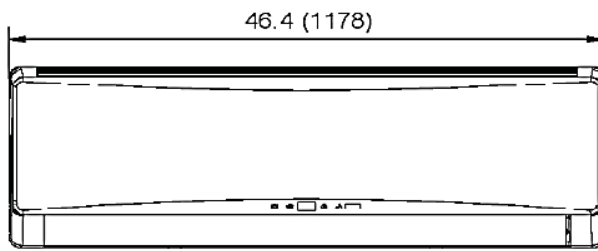

DHY24NWB21S/DHY24CSB21S

Units: inch (mm)

### Indoor Unit Dimensions

Drain Connector	5/8-in OD
-----------------	-----------

### Outdoor Unit Dimensions

Units: inch (mm)

Notes:

1. Recommended Interconnecting Cable Type Stranded Bare Copper Conductors THHN 600V Wire
2. Power wiring cable size must comply with applicable national and local codes.
3. Test conditions are based on AHRI 210/240.