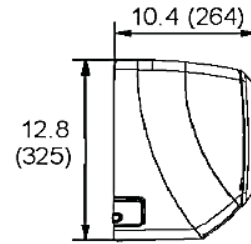

DHY24NWB21S/DHY24CSB21S

Units: inch (mm)

### Indoor Unit Dimensions

Drain Connector	5/8-in OD
-----------------	-----------

### Outdoor Unit Dimensions

Units: inch (mm)

Notes:

1. Recommended Interconnecting Cable Type Stranded Bare Copper Conductors THHN 600V Wire
2. Power wiring cable size must comply with applicable national and local codes.
3. Test conditions are based on AHRI 210/240.