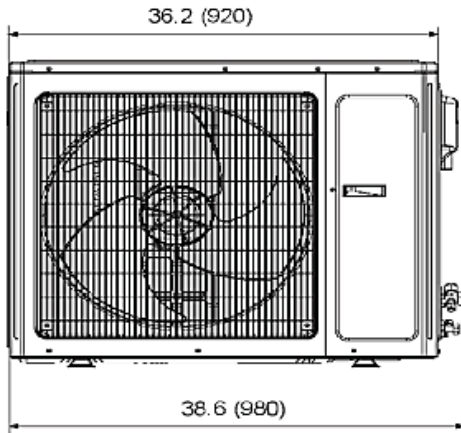

DHY24NWB21S/DHY24CSB21S

Units: inch (mm)

### Indoor Unit Dimensions

Drain Connector	5/8-in OD
-----------------	-----------

### Outdoor Unit Dimensions

Units: inch (mm)

Notes:

1. Recommended Interconnecting Cable Type Stranded Bare Copper Conductors THHN 600V Wire
2. Power wiring cable size must comply with applicable national and local codes.
3. Test conditions are based on AHRI 210/240.