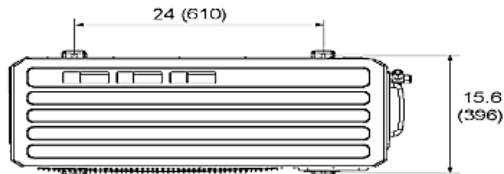

DHY24NWB21S/DHY24CSB21S

Units: inch (mm)

### Indoor Unit Dimensions

Drain Connector	5/8-in OD
-----------------	-----------

### Outdoor Unit Dimensions

Units: inch (mm)

Notes:

1. Recommended Interconnecting Cable Type Stranded Bare Copper Conductors THHN 600V Wire
2. Power wiring cable size must comply with applicable national and local codes.
3. Test conditions are based on AHRI 210/240.