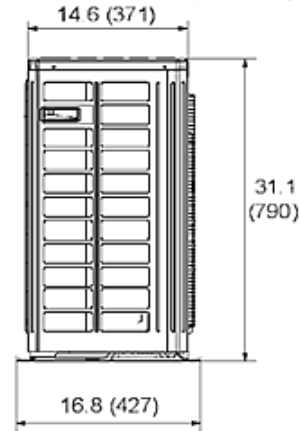

DHY24NWB21S/DHY24CSB21S

Units: inch (mm)

### Indoor Unit Dimensions

Drain Connector	5/8-in OD
-----------------	-----------

### Outdoor Unit Dimensions

Units: inch (mm)

Notes:

1. Recommended Interconnecting Cable Type Stranded Bare Copper Conductors THHN 600V Wire
2. Power wiring cable size must comply with applicable national and local codes.
3. Test conditions are based on AHRI 210/240.