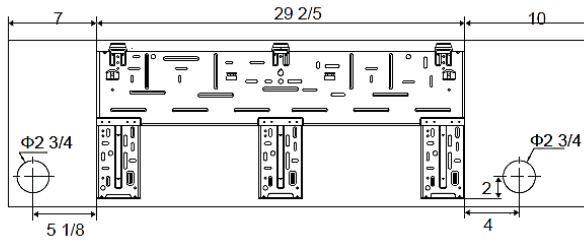

DHY24NWB21S/DHY24CSB21S

Units: inch (mm)

### Indoor Unit Dimensions

Drain Connector	5/8-in OD
-----------------	-----------

### Outdoor Unit Dimensions

Units: inch (mm)

Notes:

1. Recommended Interconnecting Cable Type Stranded Bare Copper Conductors THHN 600V Wire
2. Power wiring cable size must comply with applicable national and local codes.
3. Test conditions are based on AHRI 210/240.