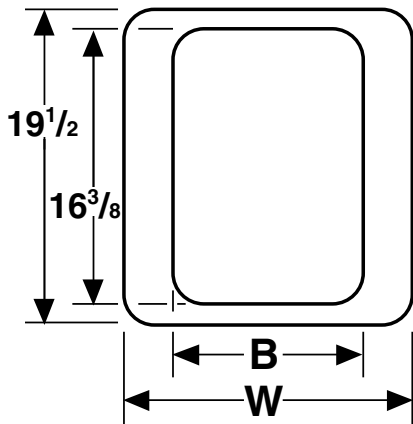

REPLCOIL Cased Wrappers

SKU	Cabinet	Overall Width	Overall Height
919330	A	14.25"	20.0"
919331	A	14.25"	26.0"
919332	B	19.75"	20.0"
919333	B	19.75"	26.0"
919334	C	22.50"	26.0"
919335	C	22.50"	29.0"

ORIGINAL MODEL IDENTIFICATION CODE