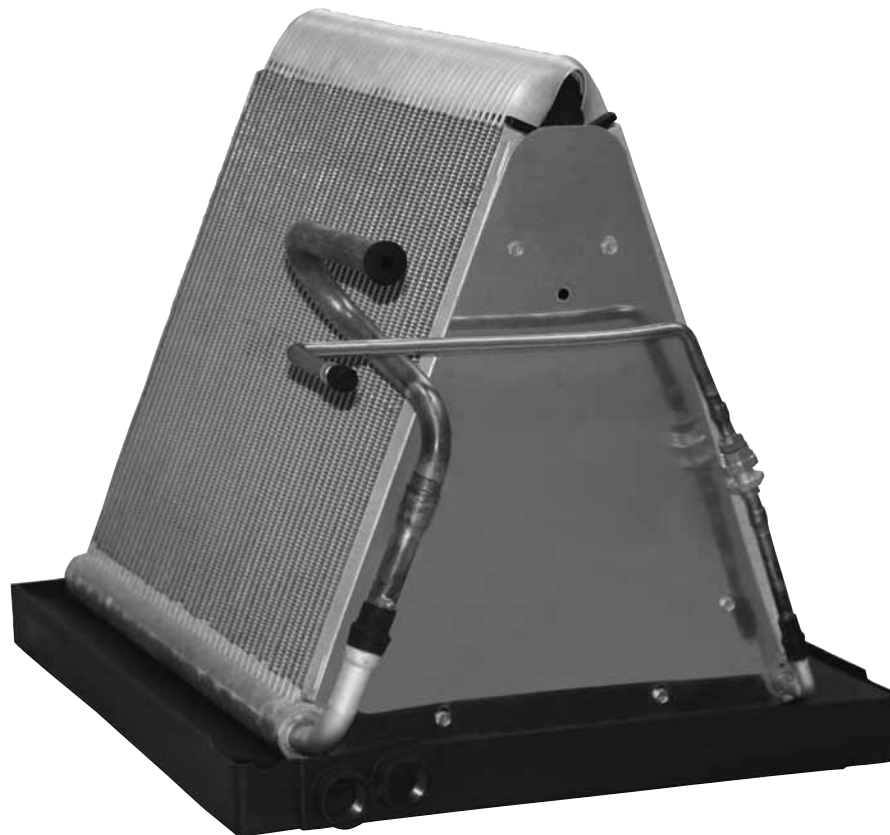

C3-M, C4-M, C5-M Uncased Indoor Replacement Coils (REPLCOIL-M)

"A" Coil

- **Features Micro-Channel Anteater™ Coil Technology:** The Micro-Channel Anteater coil is an all aluminum design to prevent leaks caused by formicary corrosion.

COIL DATA TABLES

	ReplCoil01M	ReplCoil02M	ReplCoil03M	ReplCoil04M	ReplCoil05M	ReplCoil06	ReplCoil07M
Face Area (ft^2)	3.47	3.47	4.93	4.93	5.89	2.75	3.47
Rows	1	1	1	1	1	2	1
Fins per Inch	20	20	20	20	20	12	20
Refrigerant Flow Control	Fixed Orifice						
Factory Installed Orifice Size	0.067	0.067	0.080	0.093	0.099	0.060	0.093
Width, in.	12-3/4	18-1/8	18-1/8	21-1/16	21-1/16	12-3/4	21-1/16
Height, in.	19	19	25	25	28-3/4	13	19
Connection, Liquid	3/8	3/8	3/8	3/8	3/8	3/8	3/8
Connection, Suction	3/4	3/4	7/8	7/8	7/8	3/4	3/4
Coil Type	Micro-Channel	Micro-Channel	Micro-Channel	Micro-Channel	Micro-Channel	Tube & Fin	Micro-Channel

(1) Orifice size shown is for 10 SEER rating with FS3BA outdoor unit.

* Orifice size shown is for 10 SEER 2-1/2 Ton.

(2) Replcoil06 features Anteatr™ Coil Technology, made with uniguard alloy to prevent leaks caused by formicary corrosion.