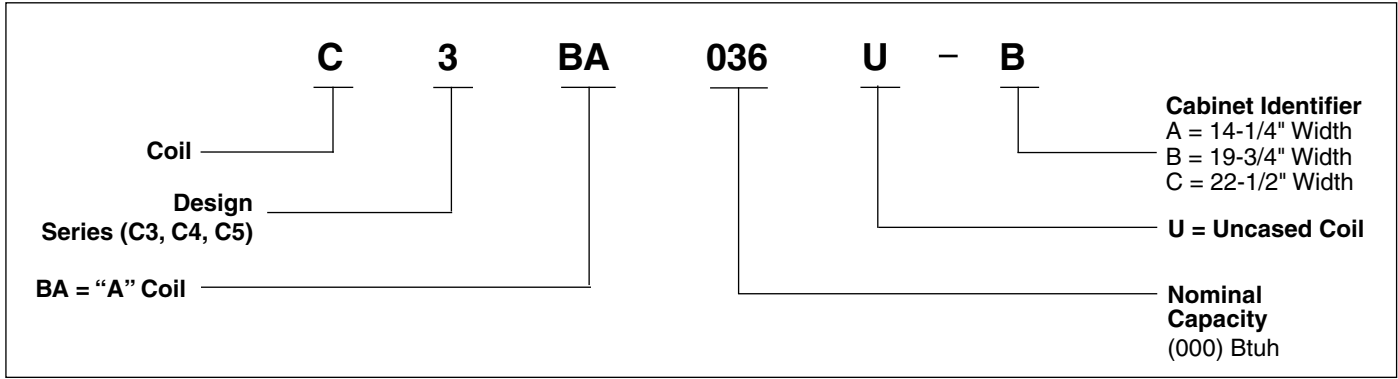

REPLCOIL Cased Wrappers

SKU	Cabinet	Overall Width	Overall Height
919330	A	14.25"	20.0"
919331	A	14.25"	26.0"
919332	B	19.75"	20.0"
919333	B	19.75"	26.0"
919334	C	22.50"	26.0"
919335	C	22.50"	29.0"

ORIGINAL MODEL IDENTIFICATION CODE