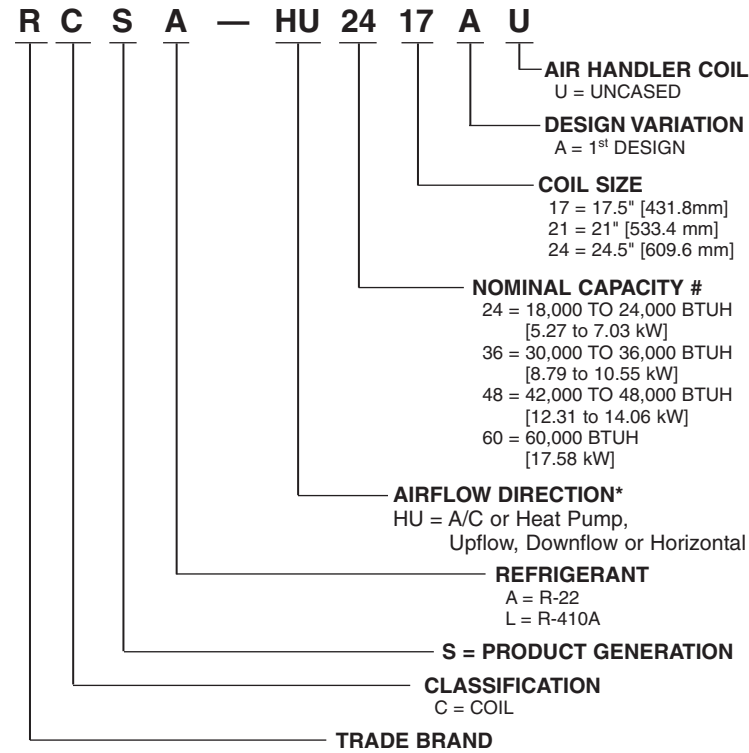

FIGURE 1
MODEL NUMBER EXPLANATION

*All replacement coils for HM and AU air handler applications will be HU.

GENERAL

RCSA- and RCSL- are replacement only uncased coils. RCSA- replacement coils are used only in (-)HKA, (-)HLA and (-)HSA R-22 air handlers. RCSL- replacement coils are used only in (-)HKL, (-)HLL and (-)HSL R-410A air handlers.

For horizontal applications, a horizontal drip shield must be installed to catch excess condensate drainage. RCSA and RCSL replacement coils are shipped without a horizontal drip shield. For a horizontal adapter kit, refer to Tables 1 and 2 for correct kit matchups.

⚠ WARNING

The drain pan that comes with the RCSA- or RCSL- Uncased Air Handler Coil is not built with a high-heat resistant material. Do NOT use these coils with gas and oil fossil fuel furnaces, or any other high-heat device. Failure to obey this warning could result in serious equipment damage, personal injury or death.

TABLE 1
R-22 UNCASED COILS: RCSA- ACCESSORY INFORMATION

Replacement R-22 Uncased Coil Model	Original R-22 Air Handler Model			Horizontal Adapter Kit Model Number
	(-)HSA-HM/AU	(-)HLA-HM	(-)HKA-HM	
RCSA-HU2417AU	1817 and 2417	2417	2417	RXHH-A02
RCSA-HU3617AU	3017 and 3617	3617	3617	RXHH-A03
RCSA-HU3621AU	3621	3621	3621	RXHH-A03
RCSA-HU4821AU	4221 and 4821	4821	4821	RXHH-A04
RCSA-HU4824AU	4824	4824	4824	RXHH-A04
RCSA-HU6024AU	—	6024	6024	RXHH-A05

TABLE 2
R-410A UNCASED COILS: RCSL- ACCESSORY INFORMATION

Replacement R-410A Uncased Coil Model	Original R-410A Air Handler Model			Horizontal Adapter Kit Model Number
	(-)HSL-HM/AU	(-)HLL-HM	(-)HKL-HM	
RCSL-HU2417AU	1817 and 2417	2417	2417	RXHH-A02
RCSL-HU3617AU	3017 and 3617	3617	3617	RXHH-A03
RCSL-HU3621AU	3621	3621	3621	RXHH-A03
RCSL-HU4821AU	4221 and 4821	4821	4821	RXHH-A04
RCSL-HU4824AU	4824	4824	4824	RXHH-A04
RCSL-HU6024AU	—	6024	6024	RXHH-A05