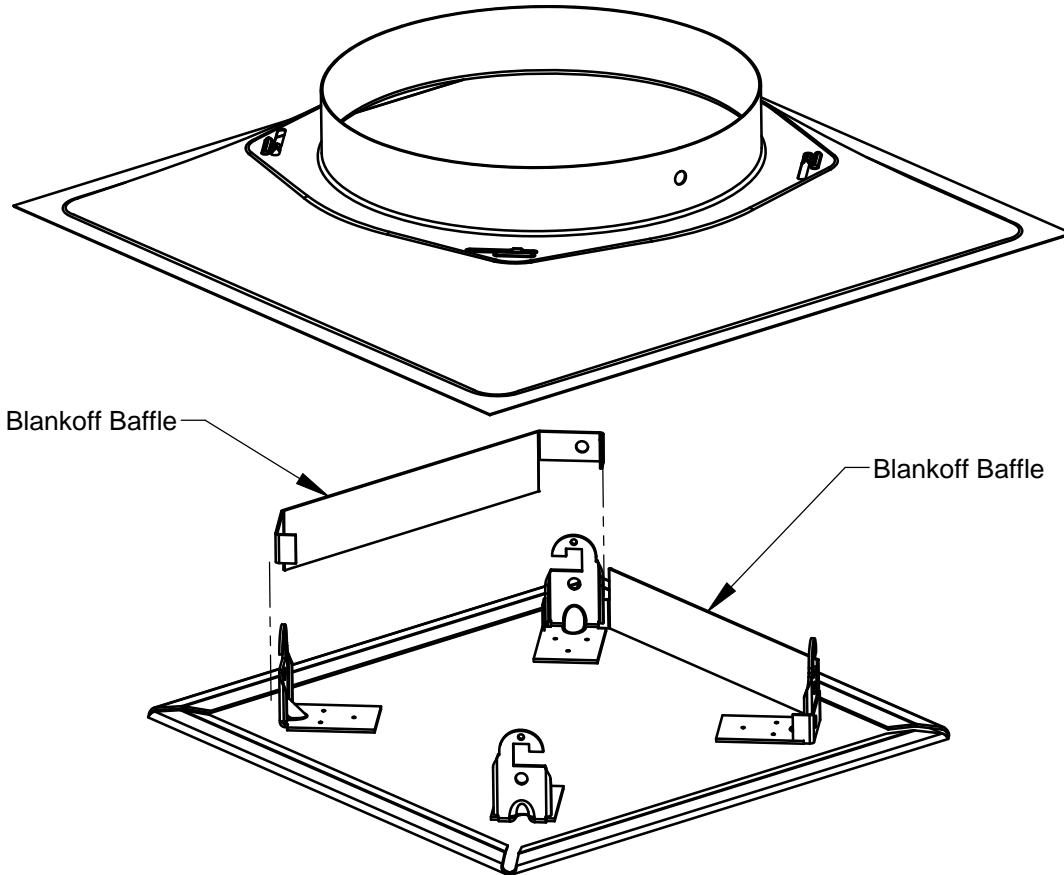

- Steel baffle kit for T1100
- Painted white finish

Note:

1. Blankoff baffles are sold as single pieces. Two are shown above.

Dimensions in inches

Job: _____	Tag: _____	T1100BK Blankoff Baffles for T1100 Steel Construction
Location: _____	Submitted By: _____	
Architect: _____	SD - 2092 Rev: A (06/10)	
Engineer: _____		
Contractor: _____		