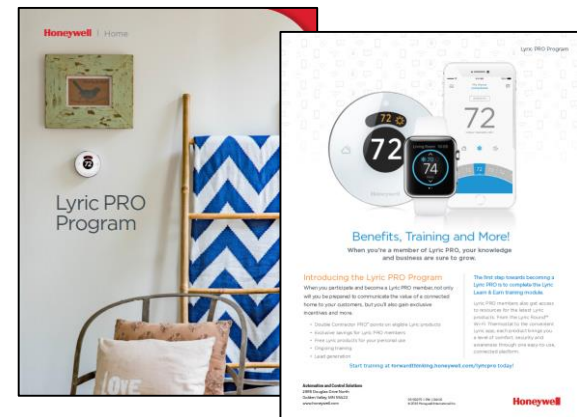

Support Materials

- Literature
  - Updated Sell Sheet (03-00256)
  - Updated Lyric Platform Sell Sheet (03-00262)
- Product Pages
  - Added to ForwardThinking.Honeywell.com & Customer.Honeywell.com
- Communication
  - Distributor Bulletin
  - Contractor Bulletin
- Lyric PRO Program
  - Added to eligible product list
- Other
  - High Resolution Images