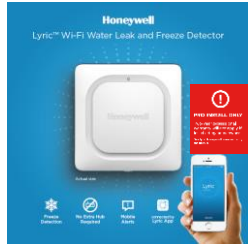

Expanded Lyric Portfolio

**Lyric Water Leak & Freeze
Detector – Single**
CHW3610W1001/U

Accessory Cable Sensor
CHWES41013/U