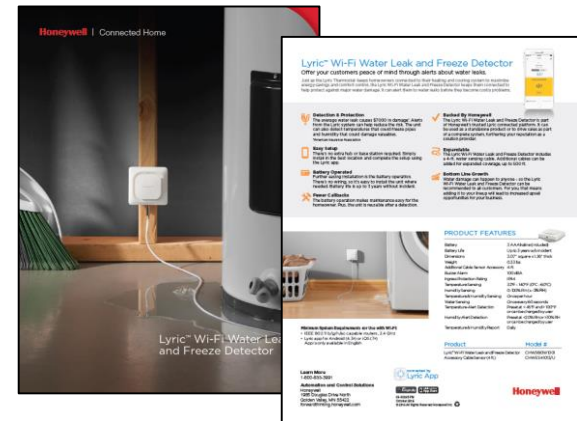

Support Materials

- Literature
  - Updated Sell Sheet (03-00256)
  - Updated Lyric Platform Sell Sheet (03-00262)
- Product Pages
  - Added to ForwardThinking.Honeywell.com & Customer.Honeywell.com
- Communication
  - Distributor Bulletin
  - Contractor Bulletin
- Lyric PRO Program
  - Added to eligible product list
- Other
  - High Resolution Images